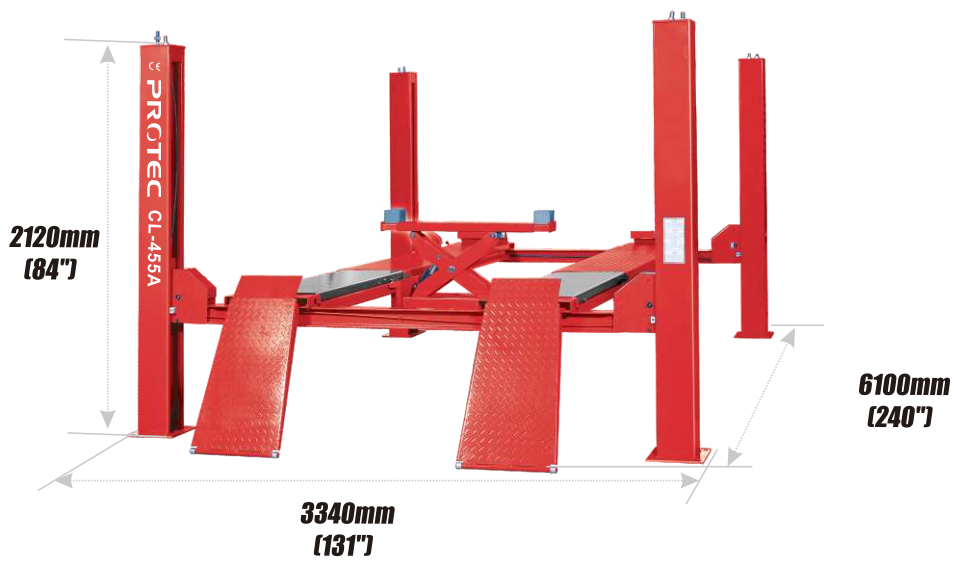

CL-455A

FOUR POST LIFT

MODEL	Lifting capacity	Lifting height	Platform length	Platform height	Rise time	Drop time
CL-455A	≤5500kg (12125 lbs)	≤1750mm (69")	≤5190mm (204")	245mm (9.6")	≤35 S	≤35 S

SPECIFICATIONS

Optional power supply 220v (1ph)/380v(3ph)
 Motor power 2.2 kw

Overall dimensions