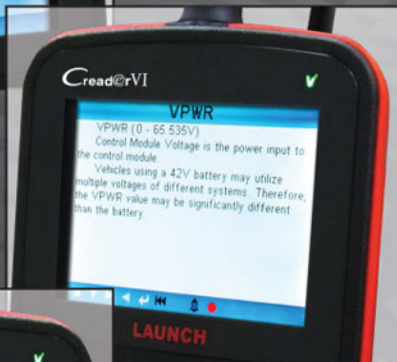

Comprehensive Help, Including OBD Parameter, Mode Explanations & More!

FEATURES

Sampling Rate Up To 2 Frames Per Second

Record & Store Up To 8hrs Of Data

Save Up To 29 Recordings*

Bright Backlit Color QVGA LCD Display

Metric/US Conversions

Free Internet Updates (USB 2.0)

Tri Lingual - English, Spanish & French

Extra Long OBD Cable

Audible BEEP

Special Tests Such As:
I/M Readiness, MIL Status, O2 Sensor Test, Evap System Test, Vehicle Info, Code Lookup, On-board Monitor Test

CE & FC Certified

Featuring: **CODE CHECK**

3 Color LED Light Display For Instant Code Notification

LAUNCH

LAUNCH Tech USA Inc. • p: 1-877-528-6249 • f: 562-463-1590
1820 S. Milliken Ave. • Ontario, CA 91761
www.launchtechusa.com

LAUNCH Technology Canada • p: 1-866-977-9431 • f: 905-502-9305
232 Britannia Road East • Mississauga, ON Canada L4Z 1S6
www.launchtech.ca

When Ordering Your CReader VI Please Reference:

Part #301050074

*Closest Competitors Offer Only 25!

Equipment specifications and availability are subject to change without notice.