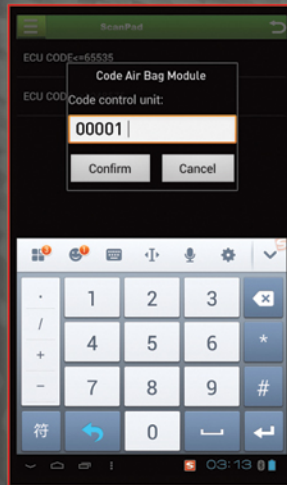

## ScanPad071

ANDROID™ SCAN TOOL TABLET

The ScanPad071 is a robust, drop-tested Android based scan tool tablet with a 7.1 inch high resolution capacitive touch screen. The ScanPad071 boasts the same award winning software as previous Launch Proline scan tools – including vast vehicle coverage, powerful special test functions, accurate and ultra-fast live data and graphing, along with module coding capabilities. Full system diagnosis is through a Class-1 Bluetooth 2.1 connector for optimum wireless connectivity. A built-in customer management system and online user community link further extends the utility and efficiency of the ScanPad071.

# ScanPad071 ANDROID™ SCAN TOOL TABLET

OE-Level Asian, European & Domestic Coverage

View Live Data Stream

Graph Live Data Stream

Guided Special Functions Based On Manufacturer

Module Coding & More

Rugged Drop-Tested Outer Case