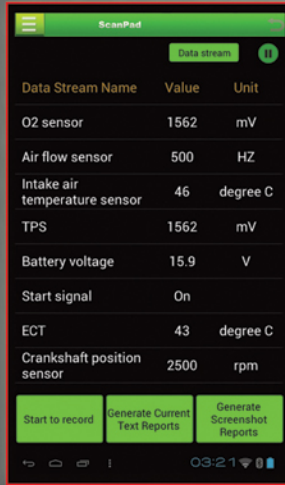

High Resolution Capacitive Touch Screen

[www.launchtechusa.com](http://www.launchtechusa.com)

# ScanPad071 ANDROID™ SCAN TOOL TABLET

OE-Level Asian, European & Domestic Coverage

View Live Data Stream

Graph Live Data Stream

Guided Special Functions Based On Manufacturer

Module Coding & More

Rugged Drop-Tested Outer Case