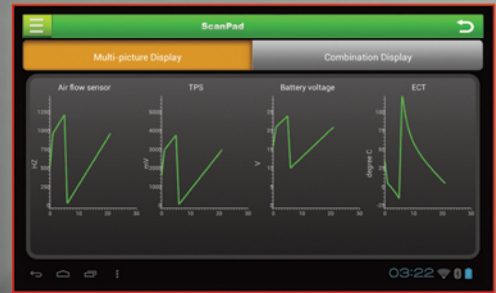

High Resolution Capacitive Touch Screen

[www.launchtechusa.com](http://www.launchtechusa.com)

# ScanPad071 ANDROID™ SCAN TOOL TABLET

OE-Level Asian, European & Domestic Coverage

View Live Data Stream

Graph Live Data Stream

Guided Special Functions Based On Manufacturer

Module Coding & More

Rugged Drop-Tested Outer Case