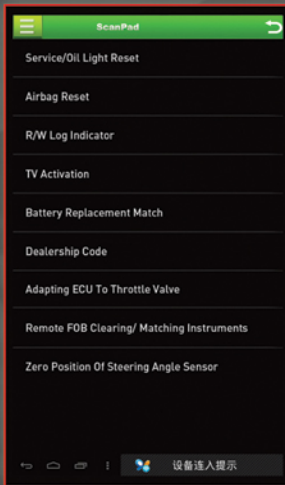

# ScanPad071 ANDROID™ SCAN TOOL TABLET

OE-Level Asian, European & Domestic Coverage

View Live Data Stream

Graph Live Data Stream

Guided Special Functions Based On Manufacturer

Module Coding & More

Rugged Drop-Tested Outer Case